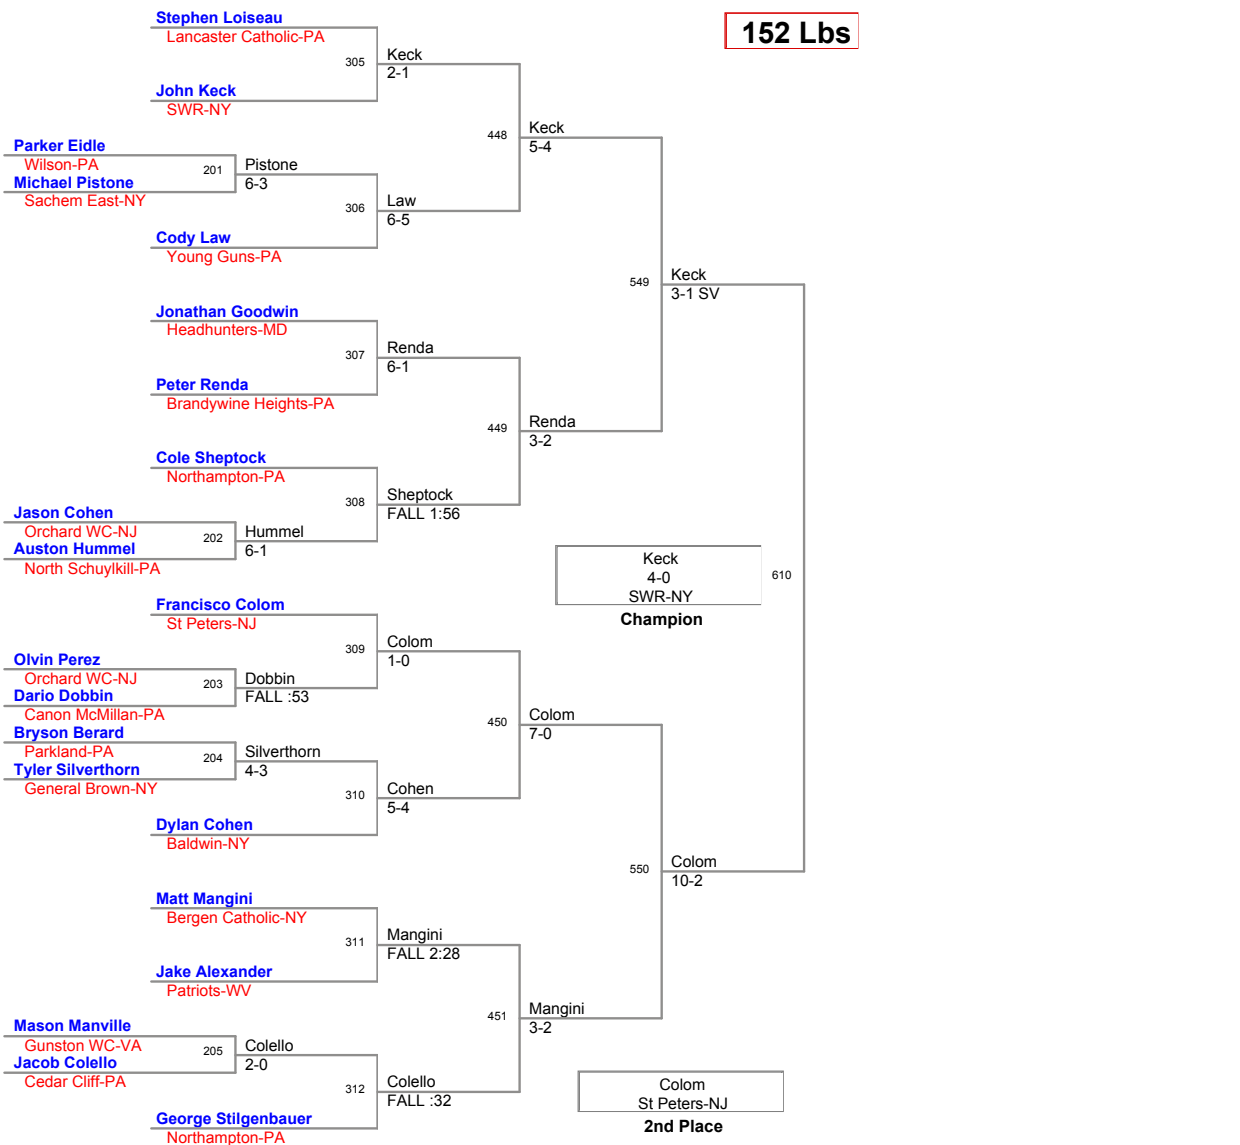

PA Super 32 Qualifier
HIGH SCHOOL

138 Lbs

PA Super 32 Qualifier
HIGH SCHOOL

145 Lbs

PA Super 32 Qualifier
HIGH SCHOOL

152 Lbs

4th Place

PA Super 32 Qualifier
HIGH SCHOOL