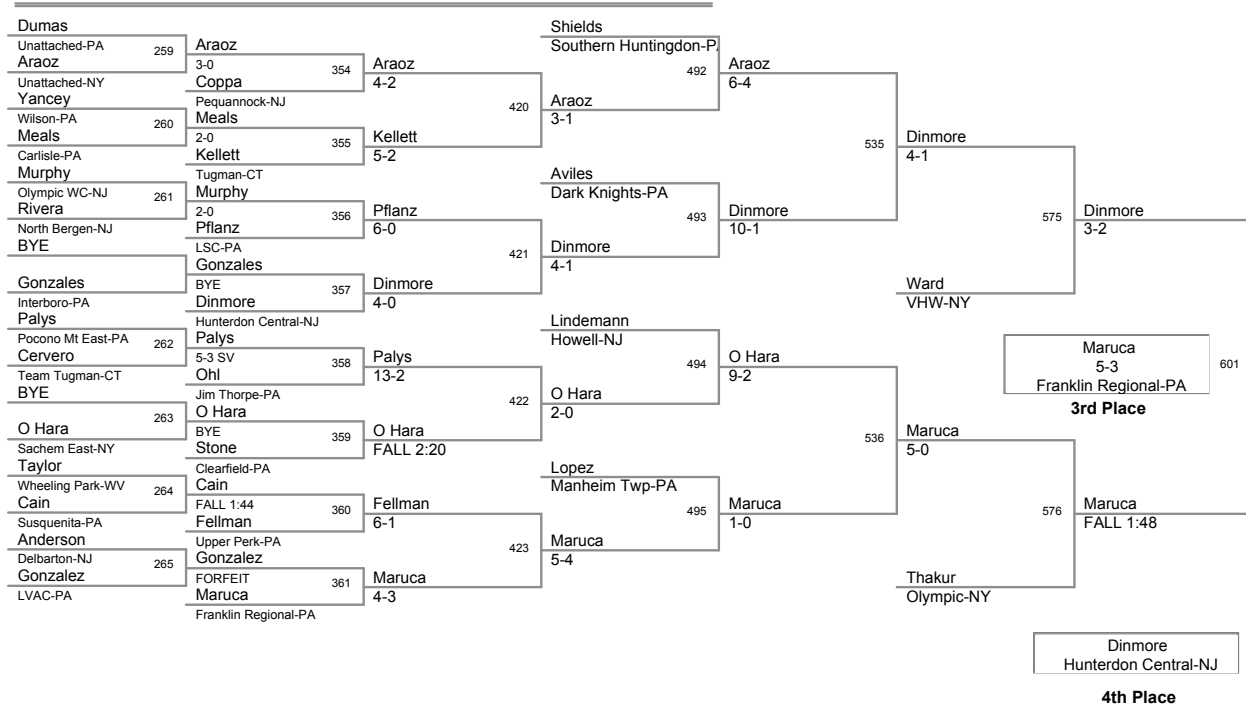

PA Super 32 Qualifier
HIGH SCHOOL

113 Lbs

PA Super 32 Qualifier
HIGH SCHOOL

120 Lbs

PA Super 32 Qualifier
HIGH SCHOOL

126 Lbs

PA Super 32 Qualifier
HIGH SCHOOL

132 Lbs