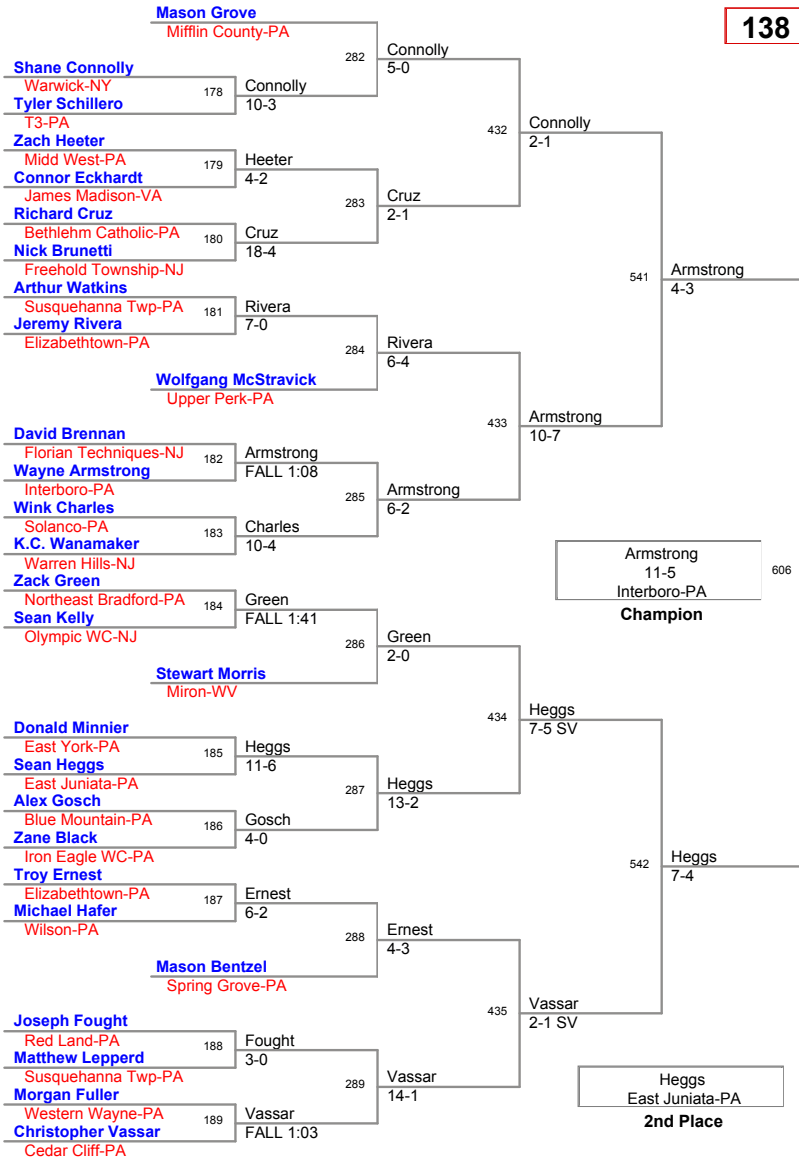

PA Super 32 Qualifier
HIGH SCHOOL

138 Lbs