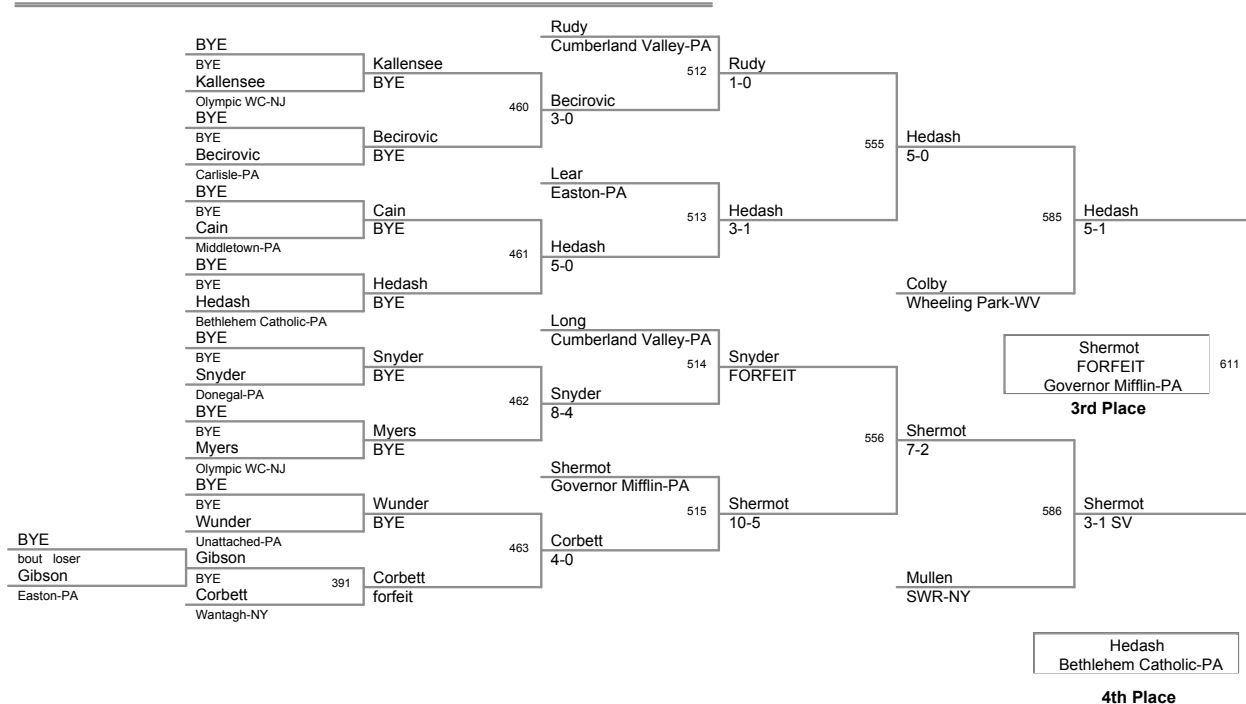

PA Super 32 Qualifier
HIGH SCHOOL

160 Lbs