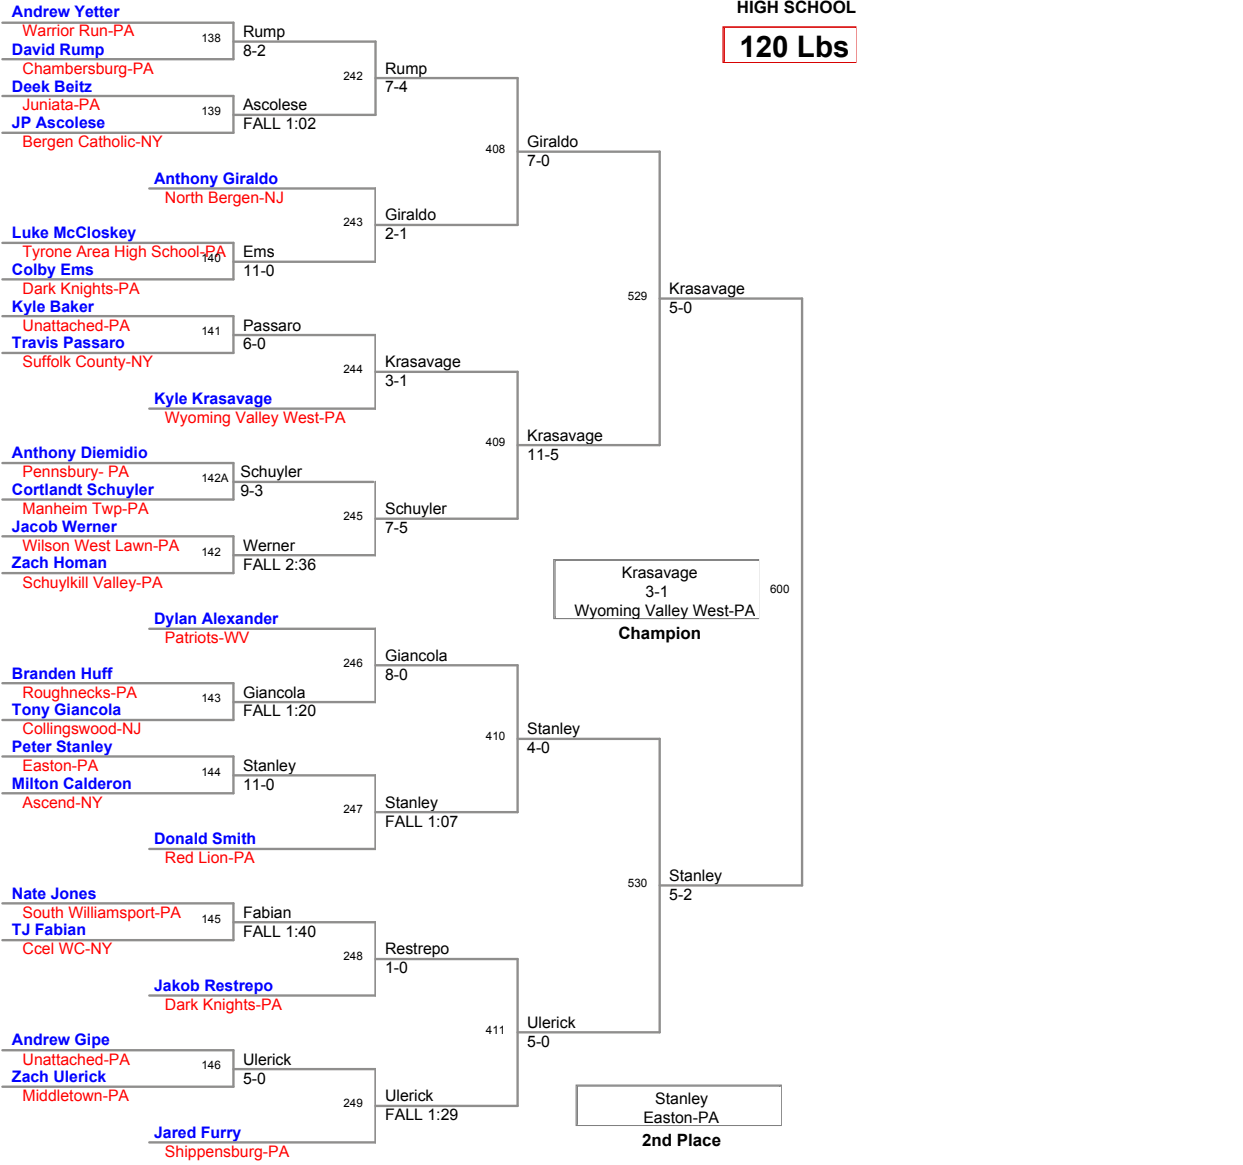

PA Super 32 Qualifier
HIGH SCHOOL

113 Lbs

PA Super 32 Qualifier
HIGH SCHOOL

120 Lbs

PA Super 32 Qualifier
HIGH SCHOOL

126 Lbs

PA Super 32 Qualifier
HIGH SCHOOL

132 Lbs

PA Super 32 Qualifier
HIGH SCHOOL

138 Lbs

PA Super 32 Qualifier
HIGH SCHOOL

145 Lbs

PA Super 32 Qualifier
HIGH SCHOOL

152 Lbs

4th Place

PA Super 32 Qualifier
HIGH SCHOOL