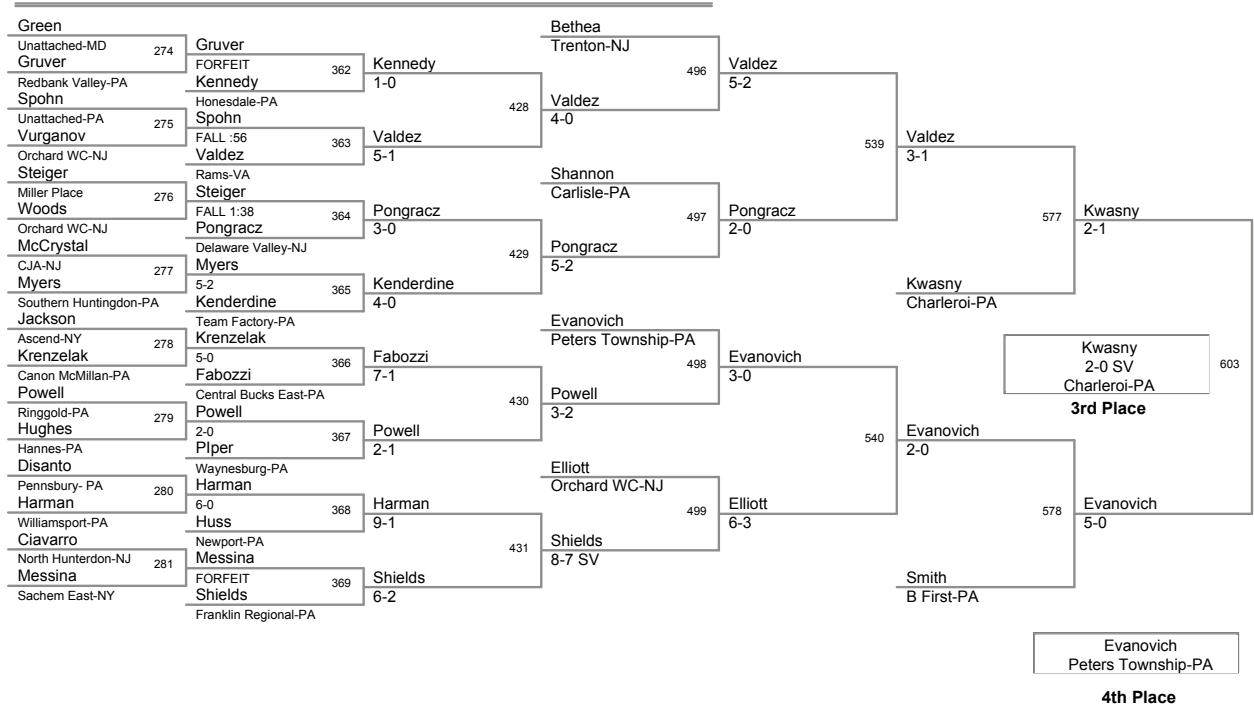

PA Super 32 Qualifier
HIGH SCHOOL

113 Lbs

PA Super 32 Qualifier
HIGH SCHOOL

120 Lbs

PA Super 32 Qualifier
HIGH SCHOOL

126 Lbs

PA Super 32 Qualifier
HIGH SCHOOL

132 Lbs