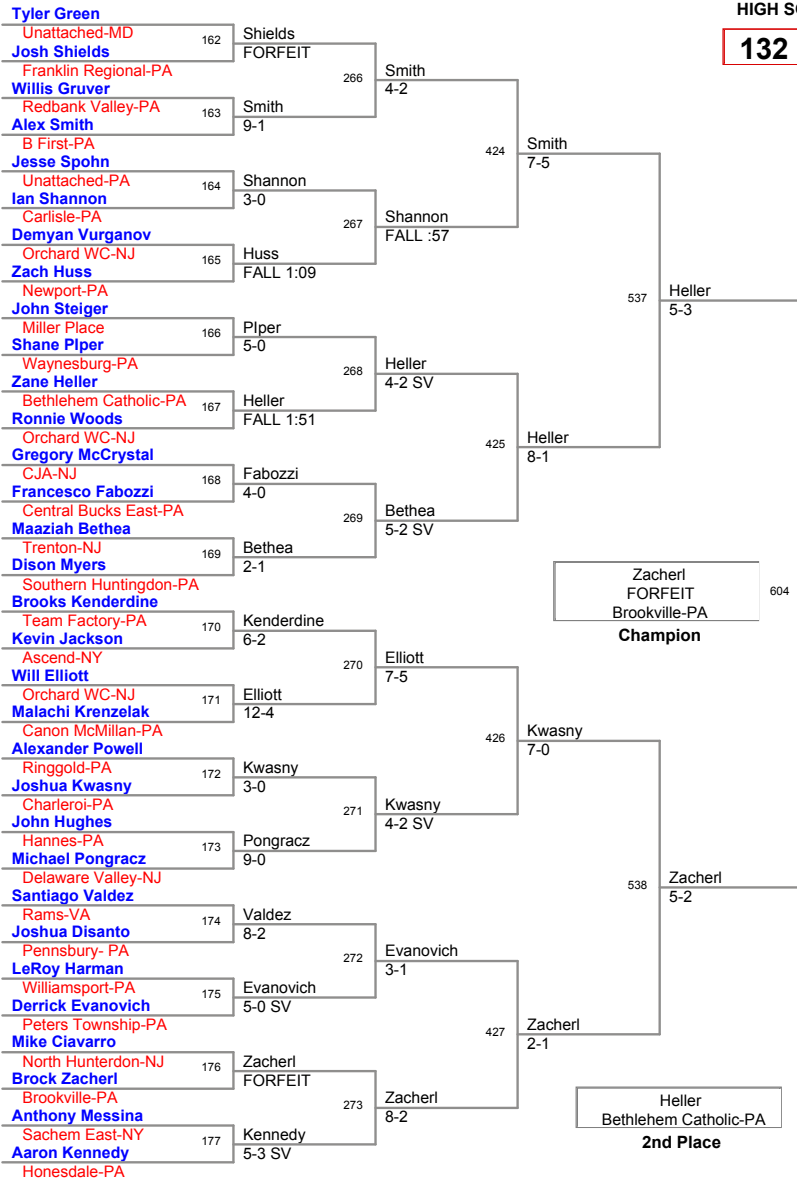

PA Super 32 Qualifier
HIGH SCHOOL

113 Lbs

PA Super 32 Qualifier
HIGH SCHOOL

120 Lbs

PA Super 32 Qualifier
HIGH SCHOOL

126 Lbs

PA Super 32 Qualifier
HIGH SCHOOL

132 Lbs