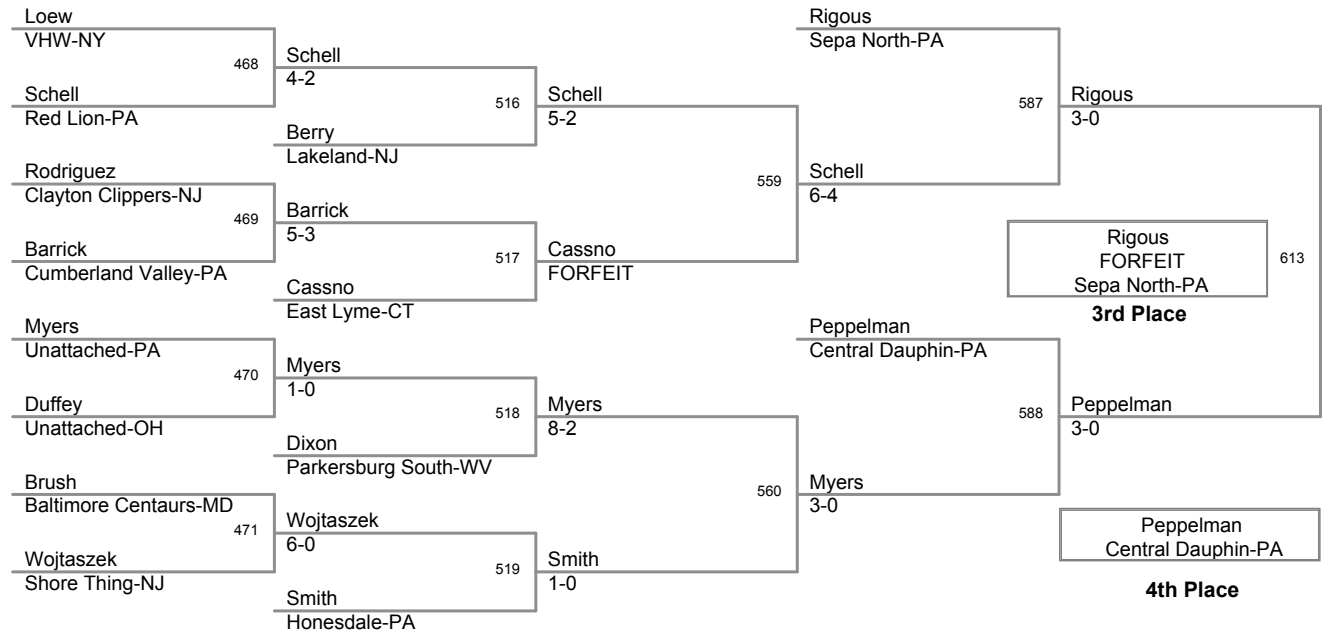

PA Super 32 Qualifier
HIGH SCHOOL

170 Lbs