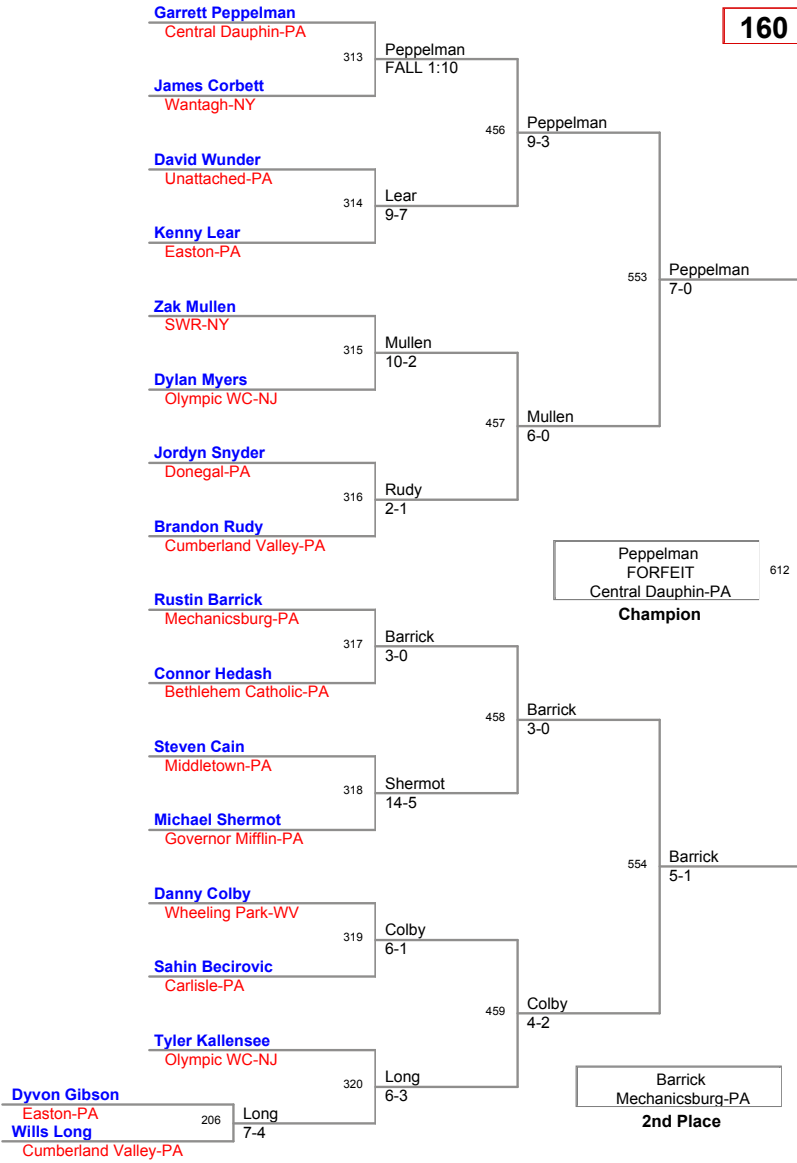

PA Super 32 Qualifier
HIGH SCHOOL

160 Lbs