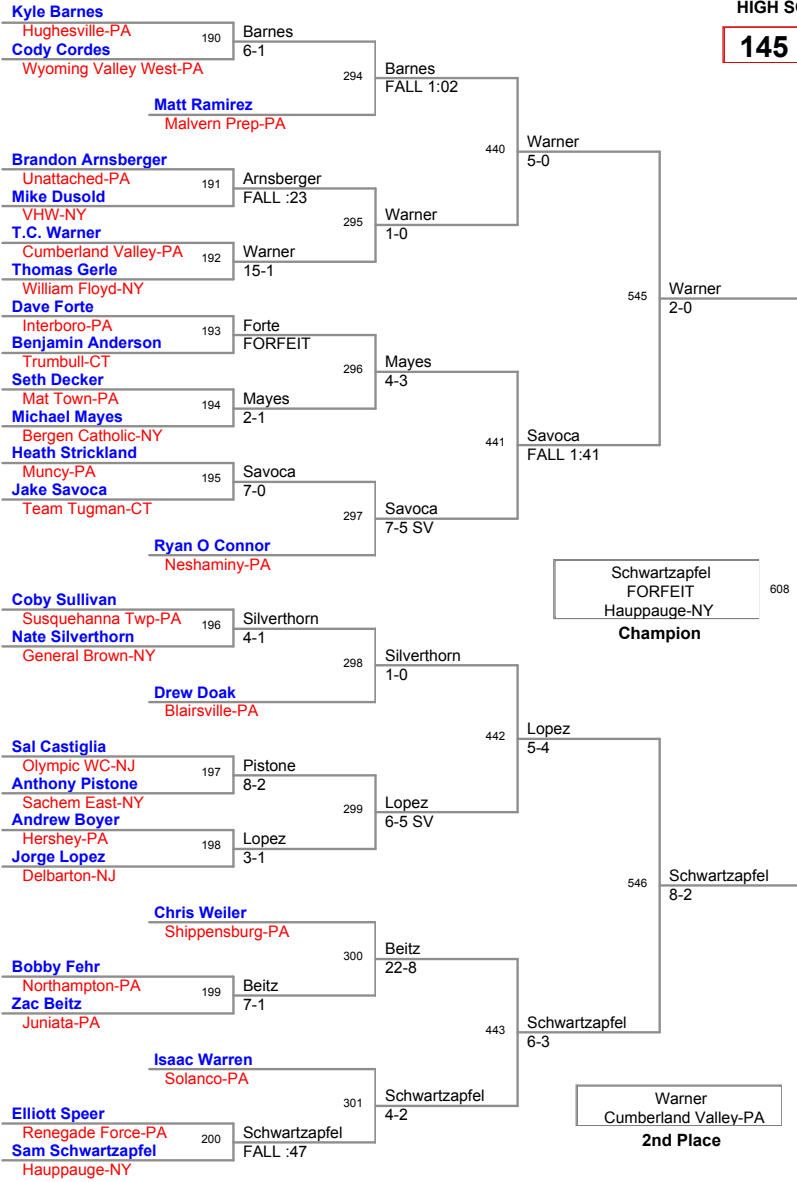

PA Super 32 Qualifier
HIGH SCHOOL

145 Lbs