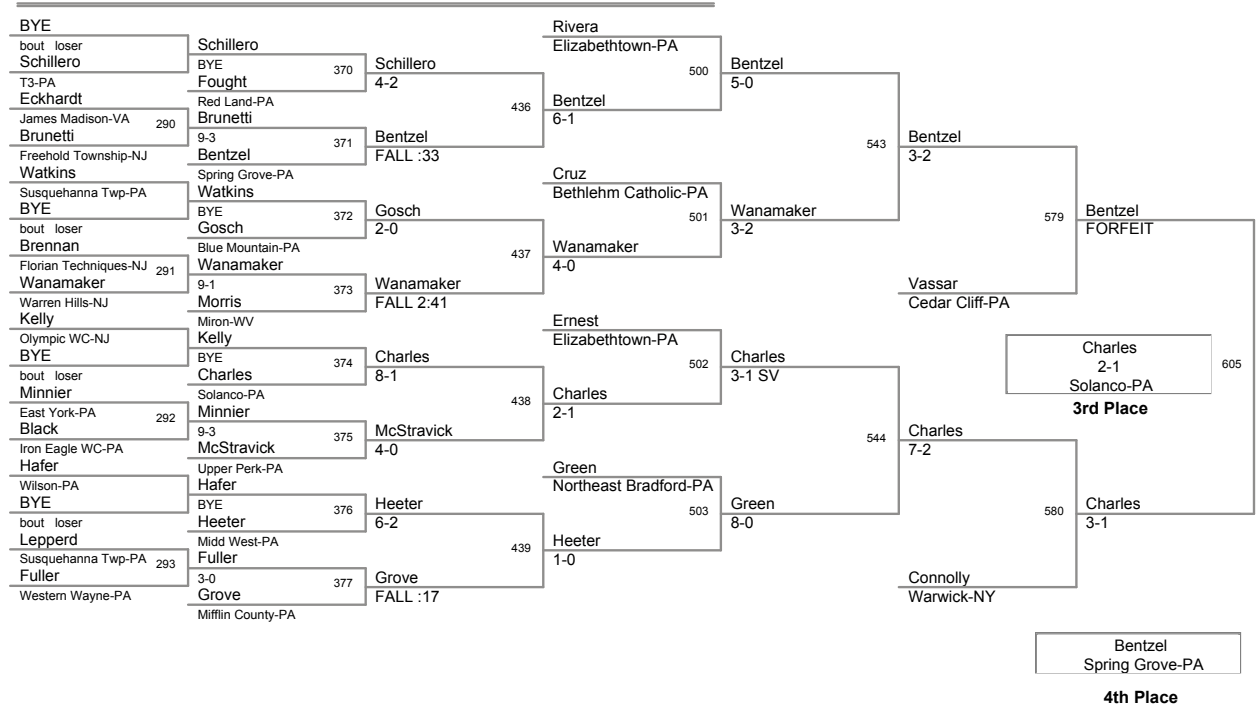

PA Super 32 Qualifier
HIGH SCHOOL

138 Lbs