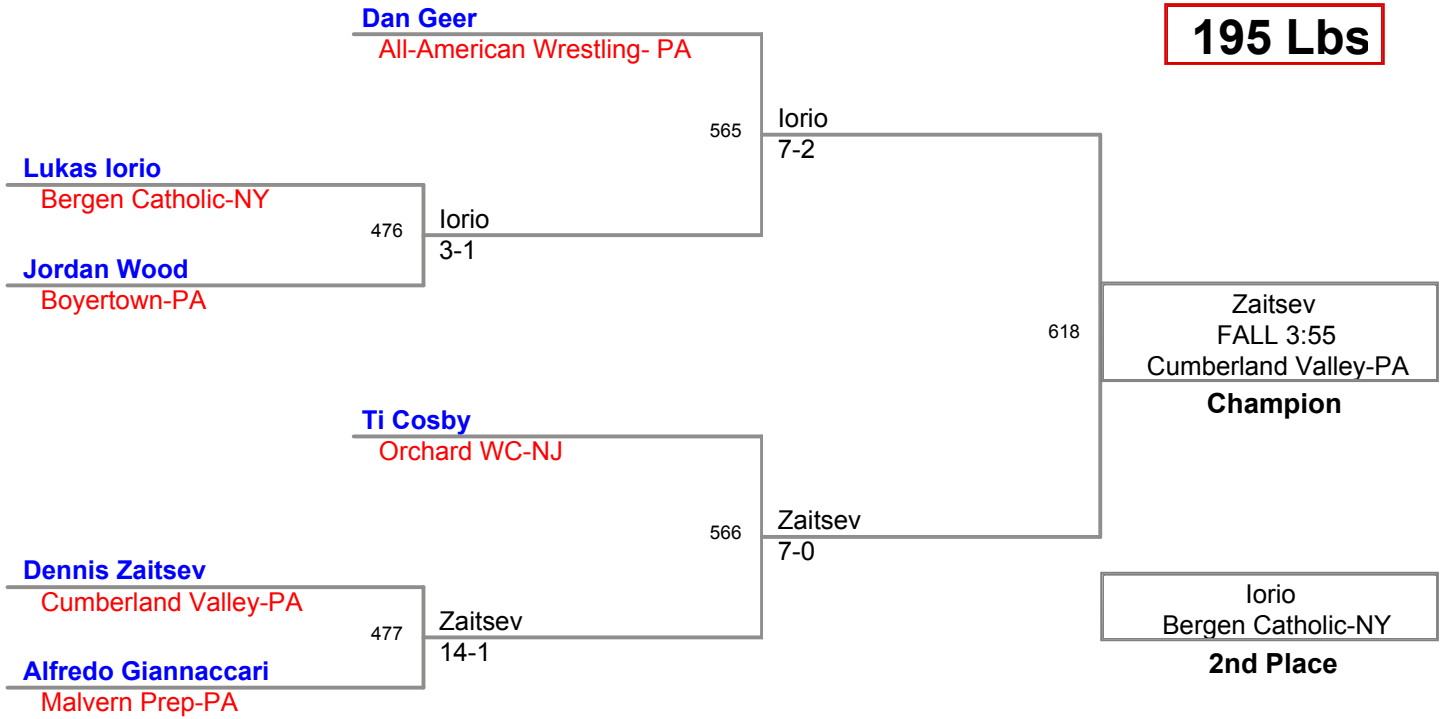

160 Lbs

PA Super 32 Qualifier
HIGH SCHOOL

170 Lbs

PA Super 32 Qualifier
HIGH SCHOOL

182 Lbs

PA Super 32 Qualifier
HIGH SCHOOL

195 Lbs

PA Super 32 Qualifier
HIGH SCHOOL