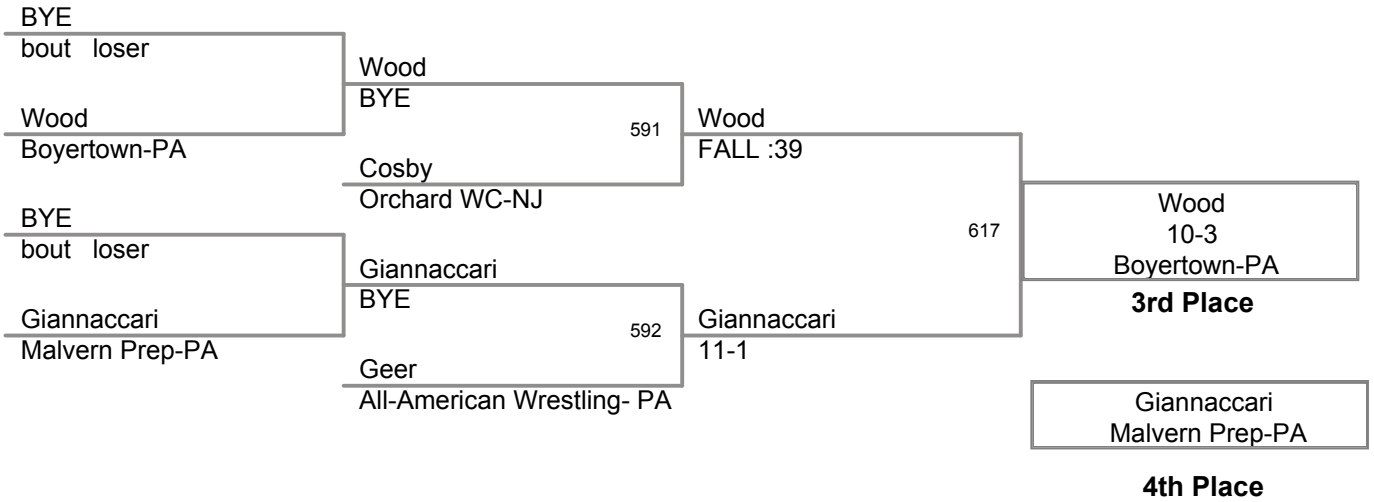

160 Lbs

PA Super 32 Qualifier
HIGH SCHOOL

170 Lbs

PA Super 32 Qualifier
HIGH SCHOOL

182 Lbs

PA Super 32 Qualifier
HIGH SCHOOL

195 Lbs

PA Super 32 Qualifier
HIGH SCHOOL

220 Lbs

PA Super 32 Qualifier
HIGH SCHOOL

285 Lbs

Mike Spencer
Apex-NJ

BYE
BYE

Champion

BYE
BYE

2nd Place