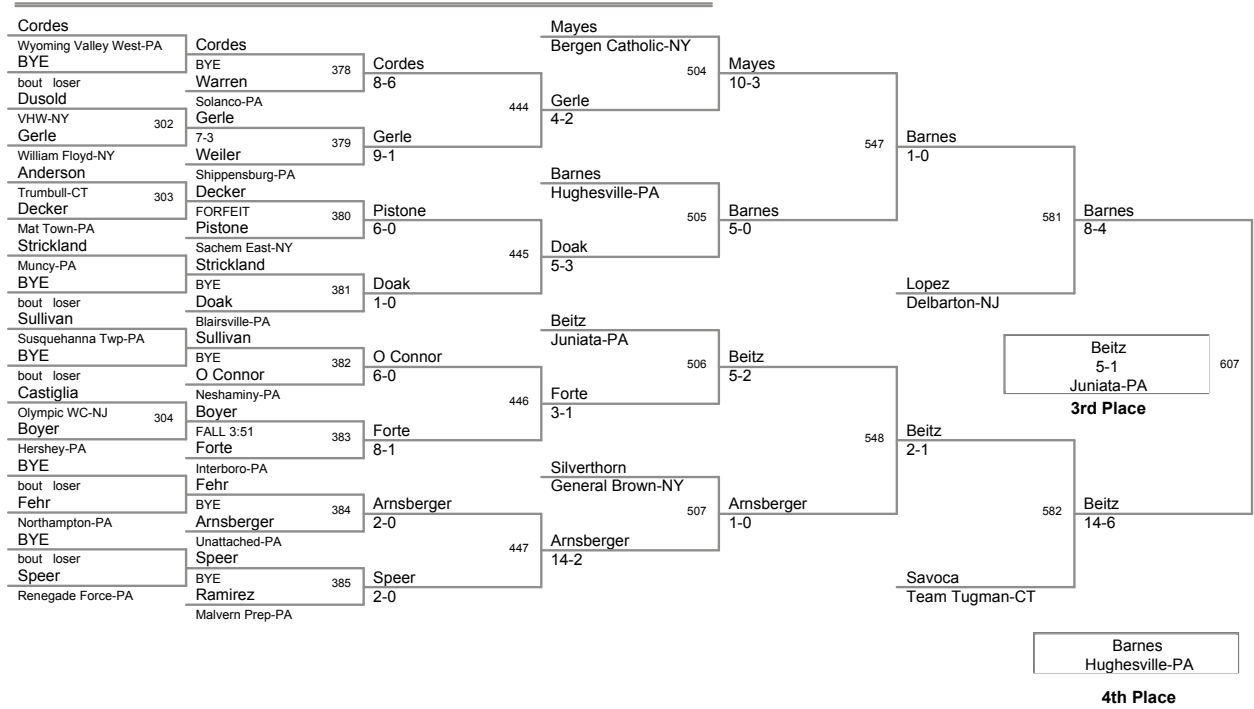

PA Super 32 Qualifier
HIGH SCHOOL

145 Lbs