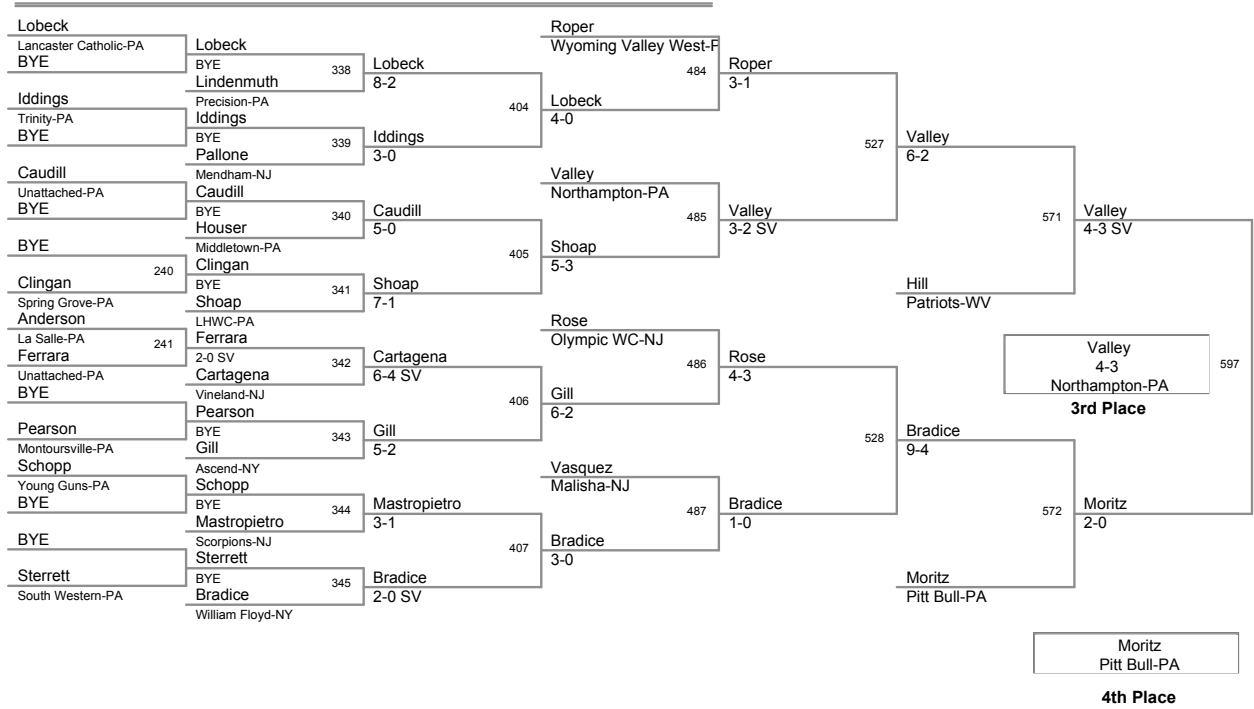

PA Super 32 Qualifier
HIGH SCHOOL

113 Lbs

PA Super 32 Qualifier
HIGH SCHOOL

120 Lbs

PA Super 32 Qualifier
HIGH SCHOOL

126 Lbs

PA Super 32 Qualifier
HIGH SCHOOL

132 Lbs