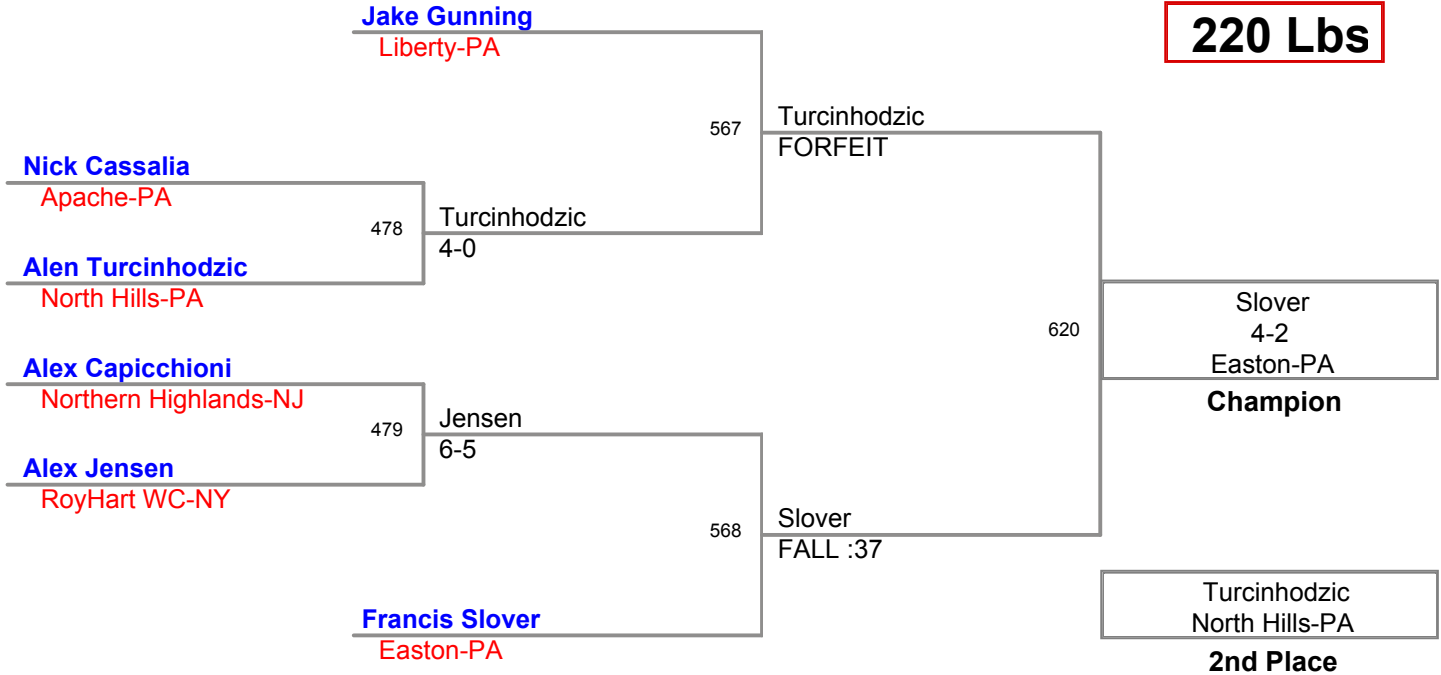

PA Super 32 Qualifier
HIGH SCHOOL

220 Lbs