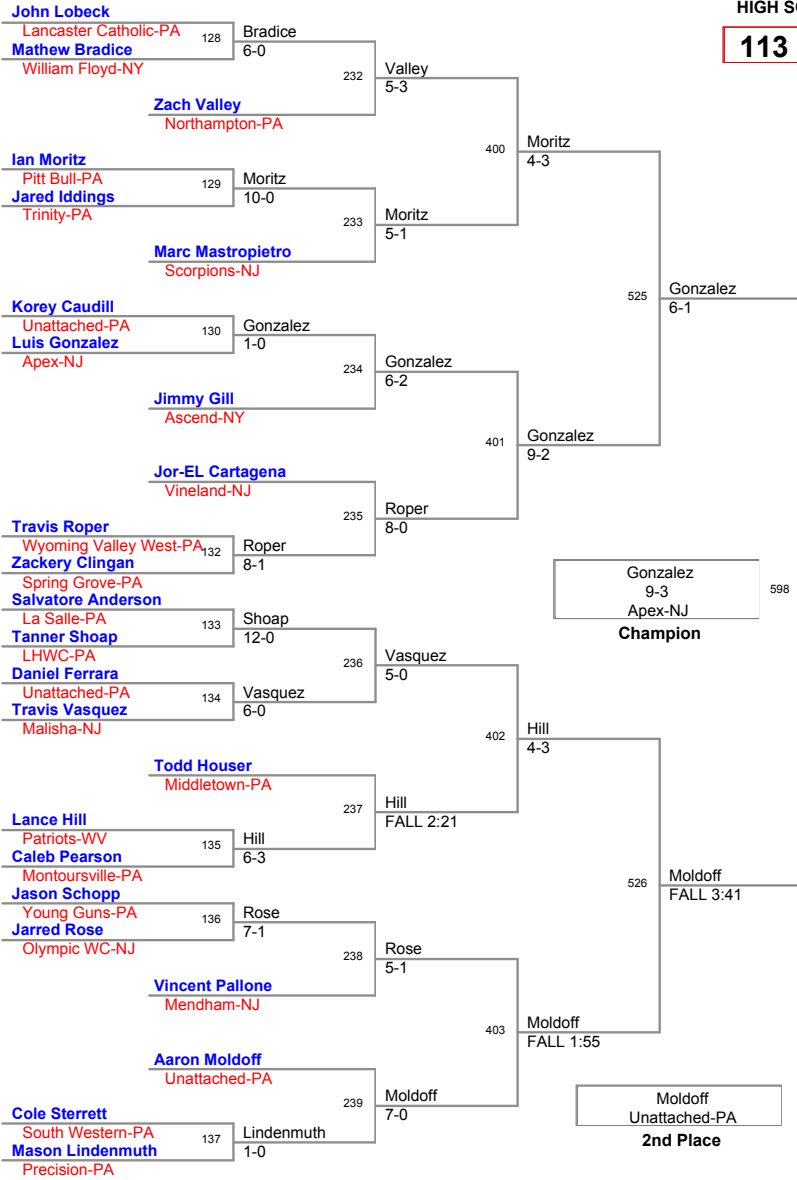

PA Super 32 Qualifier
HIGH SCHOOL

113 Lbs

PA Super 32 Qualifier
HIGH SCHOOL

120 Lbs

PA Super 32 Qualifier
HIGH SCHOOL

126 Lbs

PA Super 32 Qualifier
HIGH SCHOOL

132 Lbs