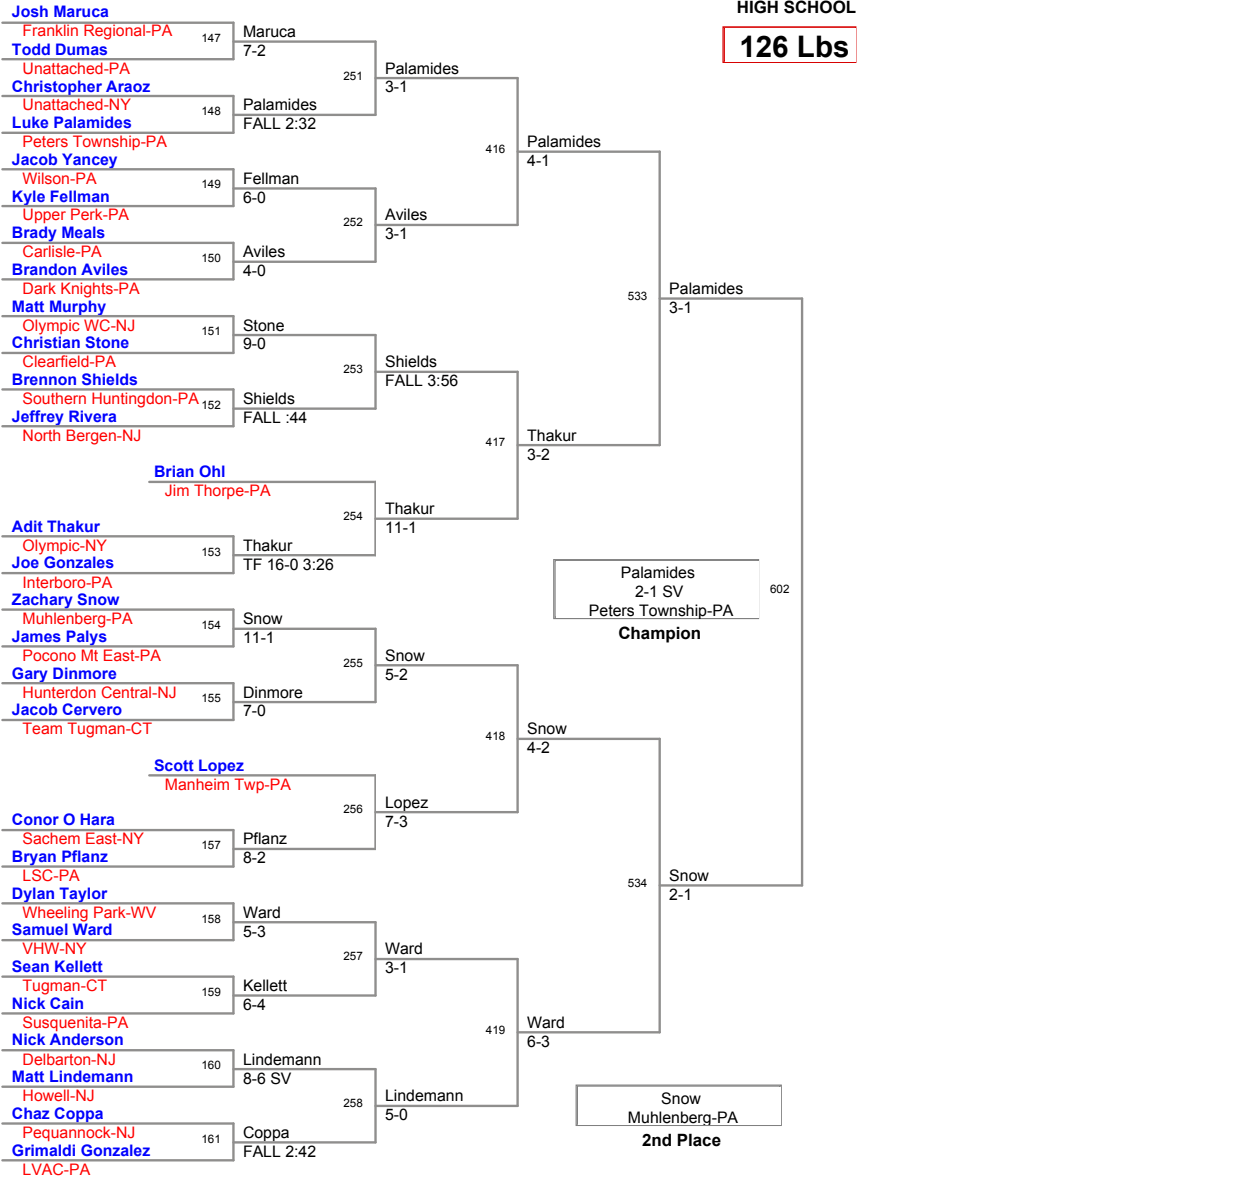

PA Super 32 Qualifier
HIGH SCHOOL

113 Lbs

PA Super 32 Qualifier
HIGH SCHOOL

120 Lbs

PA Super 32 Qualifier
HIGH SCHOOL

126 Lbs

PA Super 32 Qualifier
HIGH SCHOOL

132 Lbs