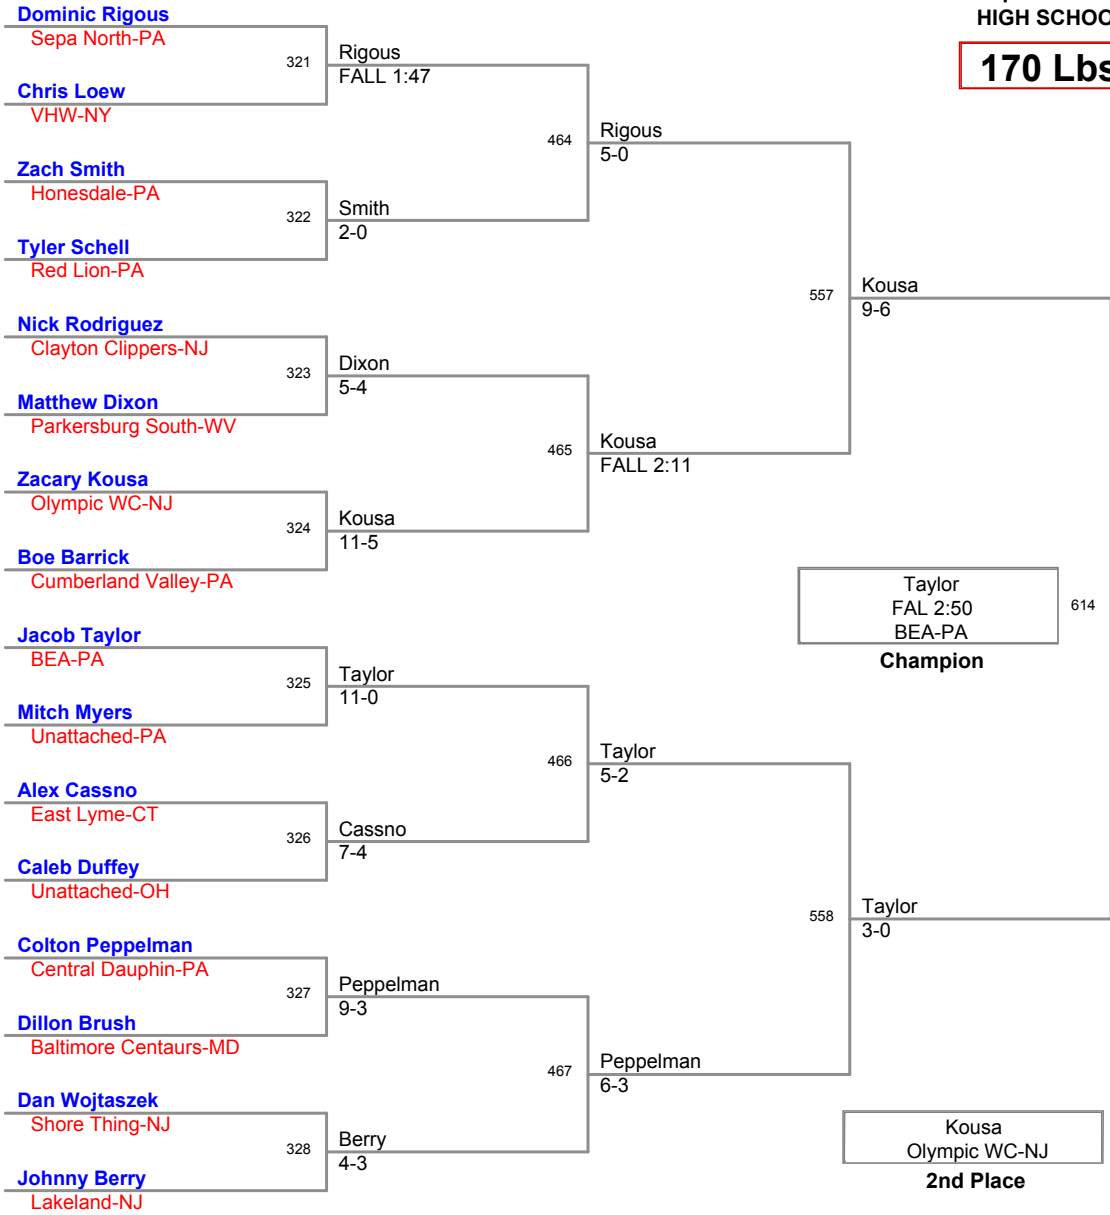

PA Super 32 Qualifier
HIGH SCHOOL

170 Lbs