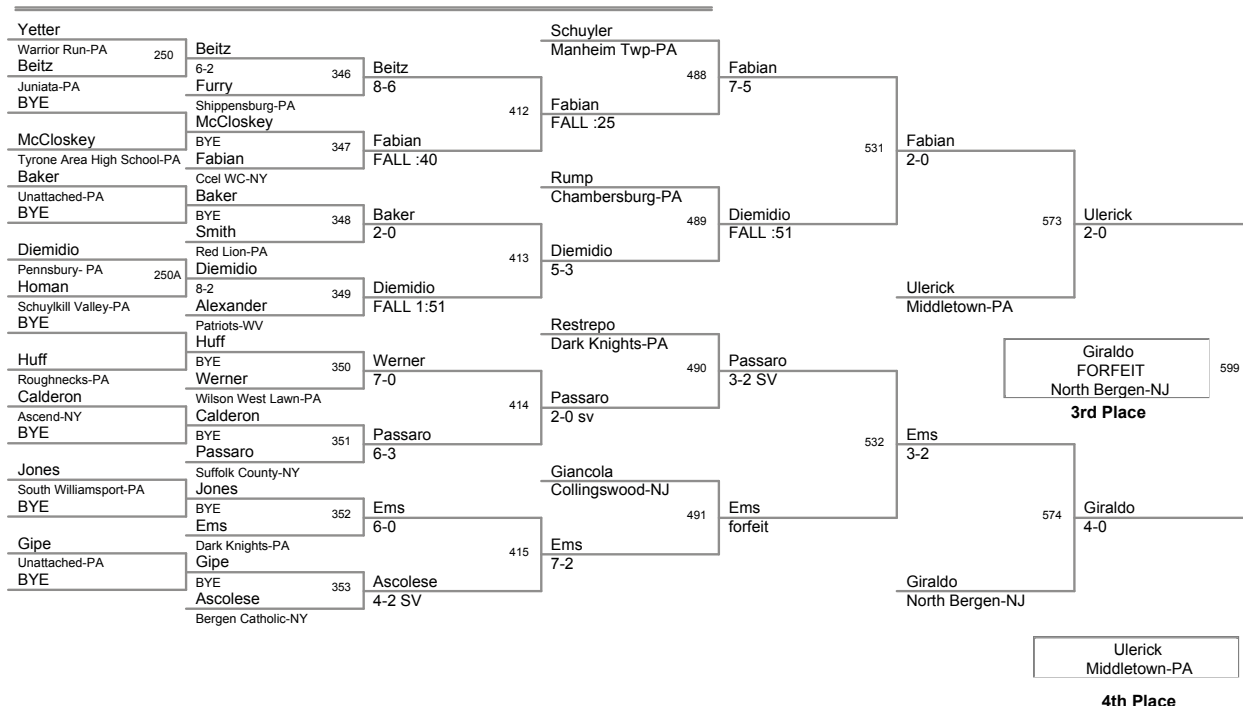

PA Super 32 Qualifier
HIGH SCHOOL

113 Lbs

PA Super 32 Qualifier
HIGH SCHOOL

120 Lbs

PA Super 32 Qualifier
HIGH SCHOOL

126 Lbs

PA Super 32 Qualifier
HIGH SCHOOL

132 Lbs